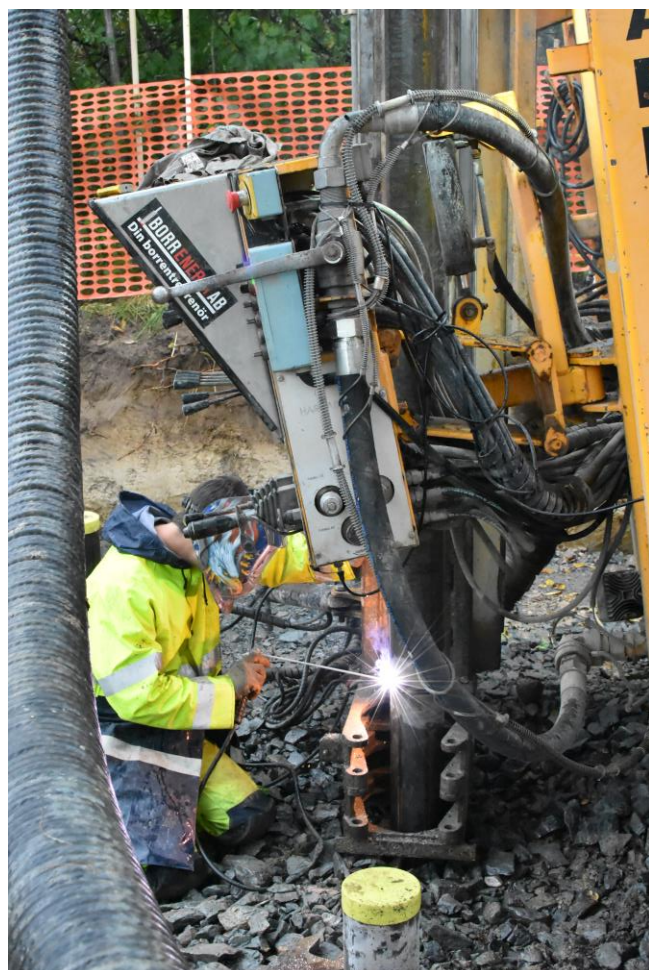

 **BORRENERGI AB**
Din borrentreprenör

Team BorrEnergi

A construction worker wearing a high-visibility yellow and blue safety vest, a blue hard hat, and large black headphones is operating a large, grey industrial drilling machine. The machine has a prominent black corrugated hose extending from it. The worker is standing on a bed of dark gravel. In the background, there is an orange safety fence and some greenery. The overall scene is dimly lit, suggesting dusk or dawn.